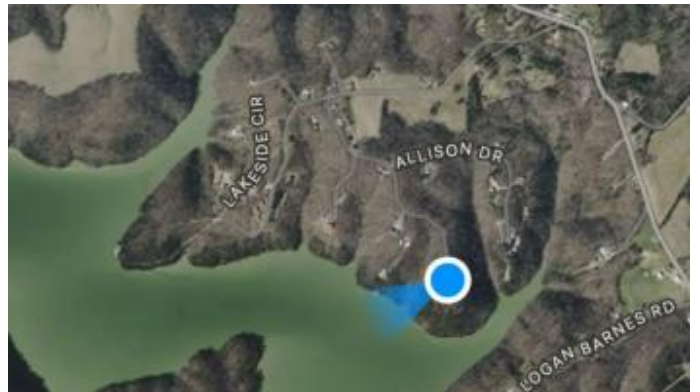

$325,000 - 439 Eagles Bluff Road, Monticello

MLS® #26009923

$325,000

3 Bedroom, 1.50 Bathroom, 1,568 sqft
Residential on 7 Acres

Rural, Monticello, KY

LAKE LOVERS PARADISE ON BEAUTIFUL LAKE CUMBERLAND!! Your opportunity to own this beautiful 3 bedrooms 1 and half baths with a large jacuzzi tub home sitting on 6.65. A 2-car attached garage. Open floor plan living room and kitchen with an eat-in kitchen island. Nice large sunroom for your plants and flowers. Walk out onto your large deck to entertain guests or family. Or just sit on the front-covered porch and enjoy the surreal beauty. Just a short distance walk to a community lake ramp, to swim, walk, put in a jet ski or a fishing boat. From the abundance of deer and turkey, and there is a reason it's called Eagles Bluff Road!! The beauty and peace this property will bring you is delightful, but the neighborhood will bring you to love it more. This home offers so much more!!! Schedule your viewing today!!

Built in 1993

Essential Information

MLS® #	26009923
Price	$325,000
Bedrooms	3
Bathrooms	1.50
Full Baths	1
Half Baths	1
Square Footage	1,568
Acres	6.65
Year Built	1993